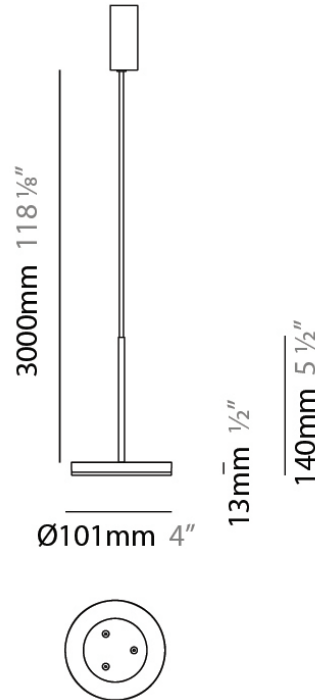

BELLA SUSPENSION

D81667R9-TIM

PROJECT	
TYPE	
NOTES	
QUANTITY	
DATE	

GENERAL

Series: Bella
Brand: Panzeri
Division: Design
Mounting Type: Suspension
Mounting Location: Ceiling
Subcategory: Pendant

PHYSICAL

Shape: Round
Diameter (mm): 101
Diameter (in): 4
Height (mm): 13
Height (in): 1/2
Max. Overall Height (mm): 3013
Max. Overall Height (in): 118 ⁵/₈
Light Distribution: Direct
Weight (kg): 0.54501
Weight (lbs): 1.2
Diffuser: Acrylic Diffuser With Matt Finish
Fixture Material: Aluminum Die Cast
Cable Details: 3000mm / 118 1/8" Cable

ELECTRICAL

Lamp Type: LED
Input Wattage (W): 6.5
Total Output Wattage (W): 4.5
Dimming: Non-Dimmable
Driver Included: Yes
Driver Location: Integrated
Driver Type: Constant Voltage - Universal
Driver Class: Class 2
Input Voltage (V): 120 - 277

LED

Color Temperature (°K): 2700
Max. Delivered Lumen (lm): 388
CRI: >90 CRI
Lamp Life (hrs): 50000

OPTICAL

RATINGS AND CERTIFICATIONS

Certified By: CSA Certified to UL and CSA Standards
IP rating: IP40