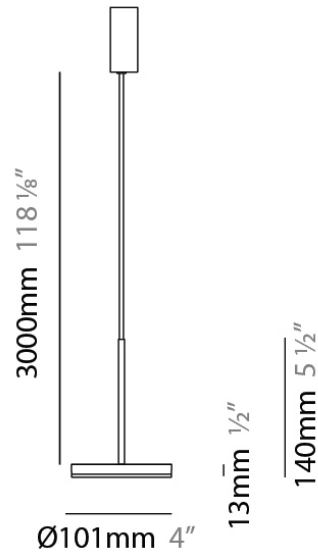

BELLA SUSPENSION

D81667-TIM

PROJECT _____

TYPE _____

NOTES _____

QUANTITY _____

DATE _____

GENERAL

Series: Bella

Brand: Panzeri

Division: Design

Mounting Type: Suspension

Mounting Location: Ceiling

Subcategory: Pendant

PHYSICAL

Shape: Disc

Diameter (mm): 101

Diameter (in): 4

Height (mm): 13

Height (in): 1/2

Max. Overall Height (mm): 3013

Max. Overall Height (in): 118 ⁵/₈

Light Distribution: Direct

Weight (kg): 0.54501

Weight (lbs): 1.2

Diffuser: Opal - Acrylic

Fixture Material: Metal

ELECTRICAL

Lamp Type: LED

Input Wattage (W): 6.5

Dimming: Non-Dimmable

Driver Location: Integrated

Input Voltage (V): 120

LED

Number of LEDs: 1

Color Temperature (°K): 2700

Max. Delivered Lumen (lm): 388

Nominal Lumen (lm): 460

CRI: >80 CRI

OPTICAL

RATINGS AND CERTIFICATIONS

Certified By: CSA Certified to UL and CSA Standards

IP rating: IP40